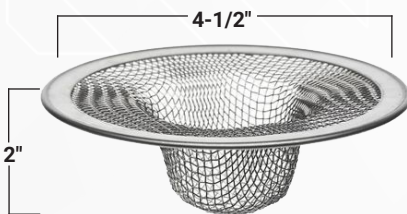

Compression Repair Tape

Features self-fusing layers that form a waterproof compression seal. Seal leaks while under pressure - up to 150 PSI on rigid piping material: from galvanized and cast iron to copper and all types of plastics and rubber. Ideal for crisis and long-term applications. pg. 19-18

- 1" x 12" Strip
- Contains no adhesive
- Pack of 3

#97824

Crocodile Anchor

Secure objects into masonry quickly! Their ultra-strong hold allows for a neat, finished look without any required inserts, plugs, or shields. Long-lasting and dependable. pg. 17-28

- Compatible with any kind of bolt head.
- Expansion technology locks permanently in place

#11343 1/2" x 2-1/2"

#11344 3/8" x 2"

#11346 5/16" x 1-3/8"

#11347 1/4" x 1-3/16"

#11349 1/4" x 1"

Moen Grab Bars

Design allows for secure and lasting Installation into any stud at any angle. The stainless finish coordinates with today's popular appliances and accessories. pg. 16-16

- 20 Gauge 304 Stainless Steel
- Concealed Screw Flange Mount
- 500lb Capacity
- ADA Compliant

#69358 1-1/4" x 24"

#69357 1-1/4" x 36"

#69359 1-1/4" x 42"

4-1/2" Mesh Sink Strainer

This mesh strainer is a universal fit, which allows for use in most standard kitchen sinks. This is a non-permanent solution, which makes it easy to remove and clean, and the high-quality stainless steel is dishwasher safe and rust resistant. pg. 12-21