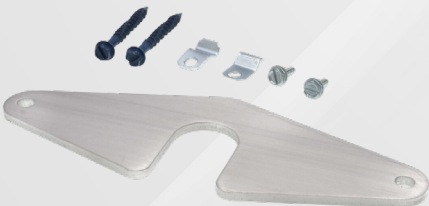

NEW ARRIVALS

MARCH 2025

BEST PLUMBING SPECIALTIES

1-1/4" Bi-Metal Oscillating Blade For Clean Wood

These high-performance blades feature an ultra-hardened cutting edge to deliver up to 5X longer life than standard clean wood blades. Curved contact edge creates a pilot for precise, clean plunge cuts with less vibration. An optimized Japanese tooth design and Black I.C.E. (Industrial Cooling Element) coating protects cutting edge against wear for extreme durability and longer blade life. The blade's universal fit and adapter-free design easily attaches to most tools.

- 2" cutting depth

#11087

Smooth Jaw Pipe Wrench

This 12-inch Smooth Jaw Pipe Wrench features smooth jaws with a 2-5/8" capacity that protects surfaces, especially when working with chrome. Features a parallel grip that stays secure while you are using it. The wrench's ergonomic handle form has been designed to maximize your comfort and won't dig into your palms while in use.

#10339

Hose Bib Buddy

The easiest way to secure your outdoor faucet with no plumbing required, and without removing the faucet. Simply slide the plate behind the existing loose faucet. Secure the plate to the wall and the faucet to the plate. The plate is made of very sturdy 3/16" brushed aluminum and will never rust! Includes all necessary hardware.

#68247

Diablo 14PC Bi-Metal Reciprocating Blade Set

These high-performance blades are ideal for nail-embedded wood, metal, and metal demolition applications. Bi-metal technology delivers up to 5X longer life compared to standard blades on the market. Diablo's metal demolition blades feature a double tooth configuration with small gullets for faster material removal, less vibration, and extra durability. pg. 8-37