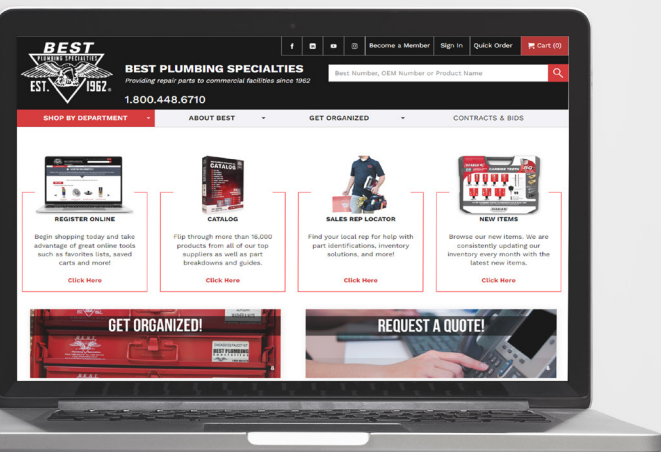

MONEY: No more spending money on parts you already have but can't find. Keep your stockroom organized. Every part you need is right where it's supposed to be. Time is money!

SPACE: Every repair part for all your fixtures on ONE SHELF. Easily stock parts for all your fixtures in a single place with four assortment boxes and one slide tray rack. It's That SIMPLE!